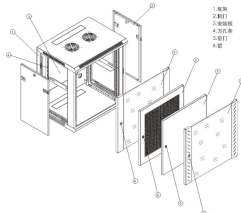

16-Port 2G Analog KVM Switch, CAT-5 Type, 1U, 1 Local User, Black APC BY SCHNEIDER ELECTRIC MFR PART # KVM0116A PART # 495014 Minimum 1 Each View All: KVM Sign In For Pricing