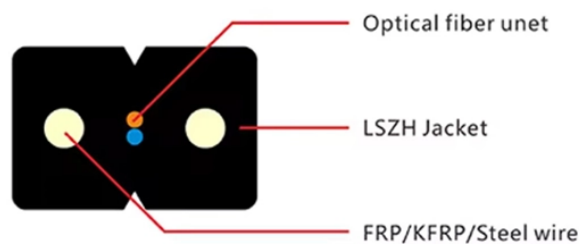

Dongya is very close to the distribution box

Overview

The United States Environmental Protection Agency (EPA) recommends that the distance between the septic tank and the distribution box should generally be between 10 to 30 feet, depending on soil type and local regulations. DONGYA is industrial technology Professional design and manufacture dc contactors manufacturers. Our products are widely used in Telecommunication, EV, Mechanical. This item has been removed from the community because it violates Steam Community & Content Guidelines. This item is incompatible with DEATH STRANDING DIRECTOR'S CUT. The Distribution Division is a sect of the Yiga that is responsible for providing supplies to Relay Bases in the Depths. They are based out of what was formerly Master Kohga's Room in the Yiga Clan Hideout. 00:00 1 Power Distribution Center - Safe Box.

Dongya is very close to the distribution box

Pragmata All Power Distribution Center Collectible Locations . You can find Pragmata All Power Distribution Center Collectibles following this video guide. 0...