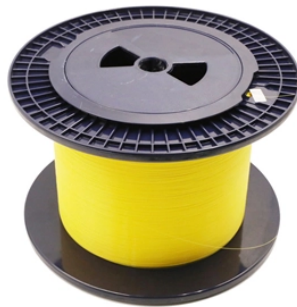

Double-layer 26-circuit distribution box

Double-layer 26-circuit distribution box

A distribution board (also known as panel board, breaker panel, or electric panel) is a component of an electricity supply system that divides an electrical power feed into subsidiary circuits, while providing ...

These boxes have a main circuit breaker switch and main service knockouts in the corners. They are single-phase, 3-wire, and can be mounted for top or bottom feed conduit connections.

They host circuit breakers designed to safely distribute the correct amount of electricity to every room and outlet in your home. The Home Depot has all your breaker box needs covered, with a wide ...

Choose from our selection of power distribution panels, including square D circuit breaker boxes, electrical wiring and connecting, and more. Same and Next Day Delivery.

Browse power distribution boxes with circuit breaker protection and multiple outlet configurations. Shop durable solutions for construction and emergency use.

These enclosure panel boxes and covers are used to house Square D panel interiors. They allow users to customize a complete circuit breaker panel and protect interiors and breakers from damage.

Futina FTTL series DB box 20/26/36 way is divided into two kinds, flush mounted type and surface mounted type. The DIN-rail can be adjustable, and the two terminals (ground connection and zero ...