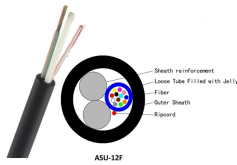

The Viking Dual Junction Box Kit (with connector & 2 strain reliefs) DJBK is an accessory designed for use with gate operators and access control systems. Junction boxes are commonly used to house ...