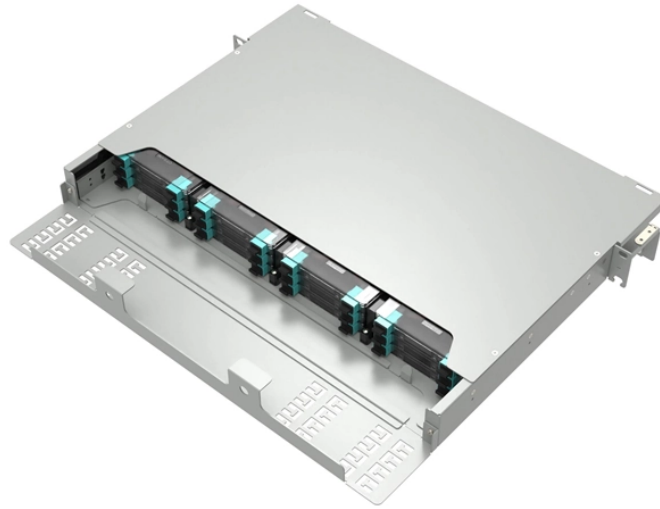

Dual-input dual-output junction box

Dual-input dual-output junction box

The JB120 extended capacity, premium fiberglass switch box is used to convert the three-conductor input wiring of up to 48 remotely installed dual-output accelerometers or piezo velocity sensors to two ...

VLD24ES-G-OP-Q: 24 channel switchbox, stainless steel 20x16x8 enclosure with Quickconnect terminals and cable grip outputs, online connectivity with plugged hole output

CTC terminal junction box terminal blocks are available in single input and output, continuous output, dual input and output, and triaxial input and output configurations.

Up to 16 I/O signals can be consolidated over a single home-run connection on the box. These junction boxes provide a rugged solution with an IP67 rating or greater, making them ideal for both indoor and ...

VibraLINK dual-output switchboxes (VLD) handle up to 48 inputs of dual-output vibration and temperature sensors including Wilcoxon's 786T series. Flexible design enables a single board to be ...

The company's extensive product portfolio encompasses a wide range of offerings such as Electrical Enclosures, IP68 terminal junction boxes, server cabinets, water dispensers tailored for school and ...