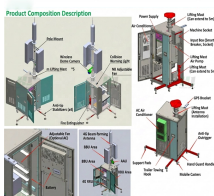

Home 100A AC Dual Power Distribution Box complete with 125 Amp Automatic Transfer Switch (ATS), Voltage Regulator and Surge Protection

Get the power you need with Southwire's high-quality temporary power distribution boxes.

An ATS control box is a critical component of the electrical system. It is designed to automatically switch the power supply from the main source to a backup generator when the main power fails. This ...