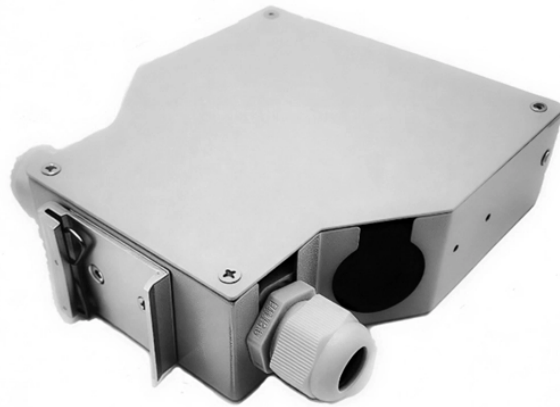

## Dutch Rack IP54

## Dutch Rack IP54

See how the aluminum extrusions from the IP54 rack make it ideal for rough industrial environments and how to improve the cable management in your racking system.

The RZ Pro Rack IP54 - Series 42 U Lehmann's latest solution for professional Server racks with maximum protection to IP54: RZ Pro Racks can be configured individually in detail for the ...

The Vertiv Knürr SMA Compact Rack IP 54 is prepared for applications in rough environments, for example factories. It is completely closed and offers an IP rating up to IP 54.

With its IP54 protection rating, this cabinet provides reliable resistance against dust ingress and splashing water. This ensures that sensitive electronic equipment remains safe and protected, even ...

It has adjustable pivots that allow the rack to be locked into a closed or open (90-degree perpendicular) position. It minimizes cable flex and facilitates installation and ease of access.