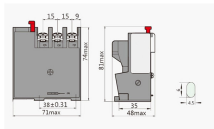

The Vertiv Knürr SMA Compact Rack IP 54 is prepared for applications in rough environments, for example factories. It is completely closed and offers an IP rating up to IP 54.