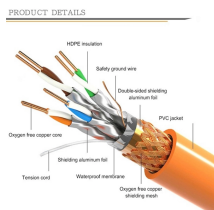

The rounded design protects cables and hoses, while our patented locking cable trays combine easy access for cleaning with secure fastening. Our cable management systems are easy to install and ...

With cable duct (Tray or Lock) you ensure maximum protection and the cables are routed out of sight. Available in both closed and perforated versions. With a perforated version, you can flexibly and ...