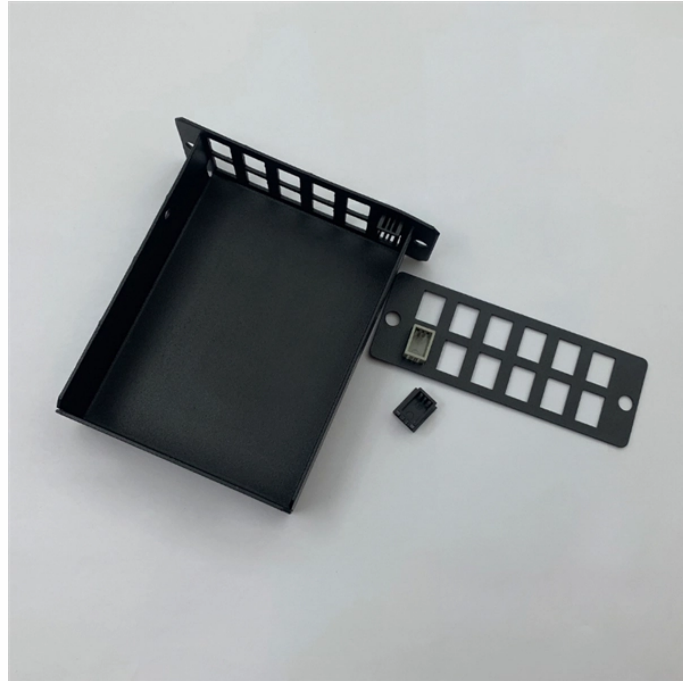

EVA fiber optic cable card

EVA fiber optic cable card

Discover high-performance fiber optic network interface cards for servers and desktops. Find single and dual port SFP+ adapters with reliable connectivity.

HD optical fiber modular panel for multi-application with #MPO System, Pre-terminated cables or conventional splicing. Easy front access with hinged #cable #management bar which provides ...

3In Stock Mfr. Part # EVA-XPRV2X25 Mouser Part #508-EVA-XPRV2X25 Coherent Fiber Optic Development Tools Evaluation Kit for XPRV2x25A Photoreceivers including USB cable for power ...

In this article, we will explore the role of EVA in cable manufacturing, its structural properties, advantages, key applications, and future prospects in the industry.

Go!Foton's PEACOC® EVA High-Density Fiber Patch Panel is equipped with spreadable adapter technology, which enables easy access to connectors and quick isolation of optical connections from...

Comprised of multiple optical fibers bundled together in flat ribbon format, high density, lightweight, and durable for easy handling and installations in tight spaces and extreme environmental conditions.