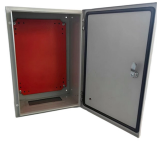

East Africa Fiberglass I-beam cable trays

East Africa Fiberglass I-beam cable trays

Home About Cabstrut Product Range Downloads Product Catalogues Standard Product Catalogue PDF Standard Product Catalogue eFlip Technical Product Catalogue Product CAD Files Cable Ladder ...

Alkali-resistant fiber glass mesh for crack control, waterproofing, and plaster reinforcement—manufactured in UAE and trusted across construction sites in Dubai and beyond. ...

One advantage of I-Beam ladder cable trays is that hold down clips and expansion guides can be located on the inside or outside of the I-Beam cable tray. I-Beam cable tray is available in all NEMA ...

Our cable management solutions are world-class and they are built to deliver optimum performance even in the most corrosive and structurally demanding environments. Fibreglass cable trays are ...

Tested for ABS, NEMA and IEC, B-Line series fiberglass cable tray is ideal for harsh, marine and caustic environments. Learn about its corrosion resistant properties.

They ultimately decided to use medium-sized FRP I-beams with a specification of 150×75×6mm to support cable trays and light equipment, totaling approximately ...

Welded aluminum I-beam ladder cable trays are a core solution and an iconic design in the cable tray industry. The I-beam design is the most common cable tray construction. Our aluminum, I-beam ...