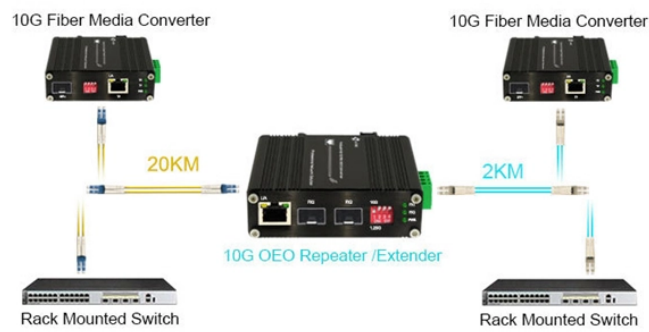

## East Asia Long-Span Cable Tray Supports

The document describes a long span cable ladder system with side heights ranging from H100 to H200 mm. It introduces a new multi-purpose side rail that can be used for both cable trays and ladders.