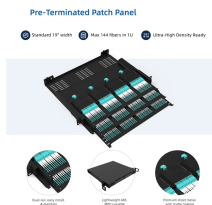

Since our inception in 1992, we have proudly established ourselves as one of Singapore's leading specialists in cable support systems. Our expertise lies in crafting quality metal cable trays, ...