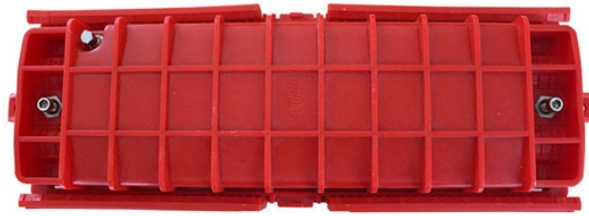

Easy-to-Install Cable Tray Support Arm in Madagascar

Easy-to-Install Cable Tray Support Arm in Madagascar

CHEMIN DE CABLE ACCES CONSOLE MURALE 300PG 38/50/385. Performa - support vertical / suspendu / au sol - pré-galvanisé - 385 mm. Réf : 4551330. Ces articles peuvent vous intéresser !

"Cable Tray System" is an assembly of formed metal sections, coupled together by splice plates to provide an economical and rigid structure for supporting a wide range of cables.

Being one of the leading Electrical Cable Tray Manufacturers in Madagascar, we work for customer satisfaction and design and deliver the standard and customized range accordingly. We have a ...

Both our Mekano® multidiscipline support system and our UNO support system are complimented by a range of simple to install cantilever support arms which can be used for supporting Cable Ladders ...

Professional-grade cantilever support arm specifically designed for cable tray installations. Features a welded flat mounting plate construction for secure attachment. Manufactured by nVent CADDY, this ...

This document provides details on installing cable trays and their support systems. It includes diagrams showing how to mount cable trays on walls using pre-fabricated flanges or channels.

These special heavy duty tray hold down cable tray clamps and expansion guides are ideal for fastening tray to C-Channels and beams, such as those found on bridges. They are easy to install and reduce ...