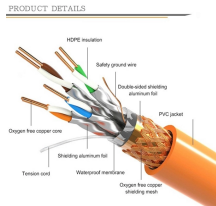

Access 74662 verified Electrical,distribution,box buyers in Ecuador with contact details, shipment history, import pricing & supplier data. Updated through Jan 2026. Start with a free ...