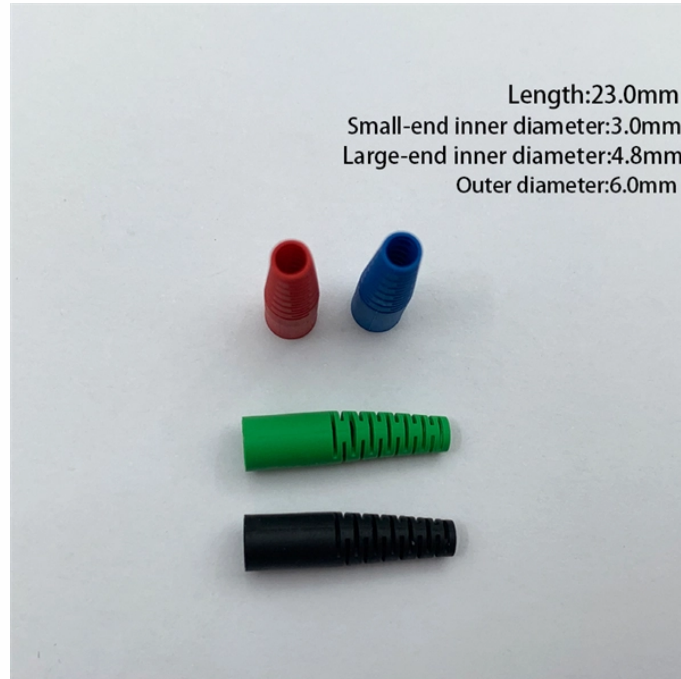

# Eight-port gigabit switch 1 optical and 1 electrical port