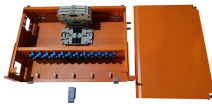

Hubbell Wiring Systems offers a comprehensive Wire Basket Tray System to handle every application. From pre-galvanized solutions for commercial controlled interior environments to stainless steel ...