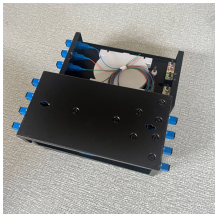

These fittings help in maintaining support of the cable tray system. Shop Graybar's collection of cable tray and fittings to find exactly what works for your job.