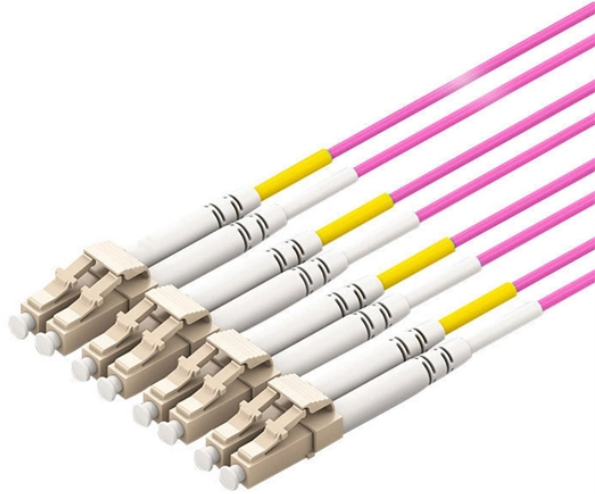

Electric Distribution Box Passport

Electric Distribution Box Passport

Check out the deal on DUAL BOARD DISTRIBUTION BOX FOR PASSPORT & G-SITE at Allied Electronics

The distribution board(s) are configured with jumpers for either the TWI or RS-422 interface. The proper interface connector(s) to the controller is provided based on the model number of the Universal D-Box.

Delivery time is estimated using our proprietary method which is ...

Recently Viewed #PA03060020 GIL PASSPORT DUAL DISTRIBUTION BOX Available \$2,468.40 Add To Cart

Designed for use with G-Site and Passport systems, this box serves as a central hub for signal routing and interface connections between forecourt devices and the POS. Each unit undergoes complete ...

The D-Box provides an interface between Gilbarco® consoles with Two-wire Current Loop Interface (TWI) and dispensing units or Passport® controllers with RS-422 interface and dispensing units, ...

Delivery time is estimated using our proprietary method which is based on the buyer's proximity to the item location, the shipping service selected, the seller's shipping history, and other ...

The PA03380000 Wayne Dual Board Distribution Box is a Freedom remanufactured component used in Gilbarco Passport point-of-sale (POS) systems. It manages signal routing and power distribution ...

DUAL BOARD DISTRIBUTION BOX FOR PASSPORT
Your Price: \$200.00 Part Number: PA03060020
Availability: Usually Ships in 1 to 2 Business Days