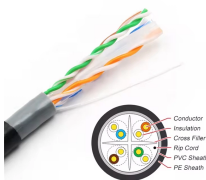

We offer a multitude of electrical services such as lighting repairs, electrical home safety, outlets and dimmer repairs, troubleshooting whole home generators and more! No matter what electrical service ...