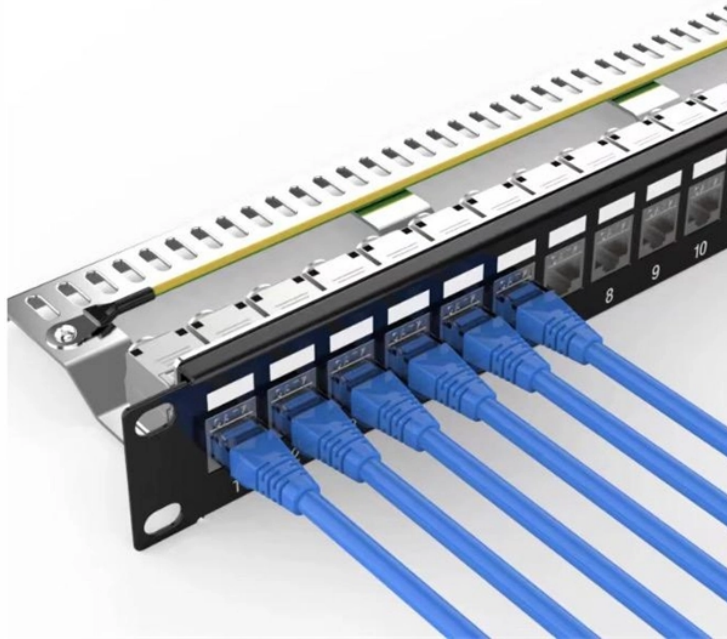

Electrical Distribution Box Rail

Electrical Distribution Box Rail

Selected sizes support compact rail mounting to form a DIN rail waterproof electrical distribution box for breakers, terminals, or relays. Multiple entry options (PG / M glands, blind plugs) simplify routing and ...

This Series of plastic terminal boxes gives you the option of panel mounting or DIN rail mounting. Clamp style contacts with lock washers and tinned brass construction provide secure electrical ...

Select the right electrical enclosure for your environment and the accessories you'll need to get it mounted and connected. Choose from our selection of DIN rail boxes, including over 750 products in ...

Compact yet versatile, it includes a DIN rail and mounting brackets for quick installation indoors or outdoors. Ideal for residential, commercial, and industrial projects requiring reliable power distribution.

Shop our selection of DIN rail enclosures, designed for clean, modular mounting of relays, terminals, power supplies, and control gear. These enclosures simplify panel layouts and streamline wiring for ...