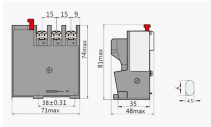

Browse our extensive selection of electrical boxes, enclosures, and accessories to find the perfect solution for your next project. Whether for home, business, or industrial use, City Electric Supply has ...