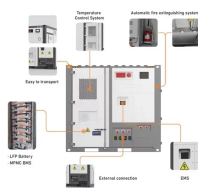

Horizontal elbows provide directional transitions in cable tray systems, with 4"-7" rail heights, 6"-36" widths, and 12"-36" radii. Available in ladder and solid bottom aluminum designs.

The Snap Track system was designed and is intended to be used as a UL Classified continuous assembly of straight sections, fittings, and accessories used to form a structural support, for the ...