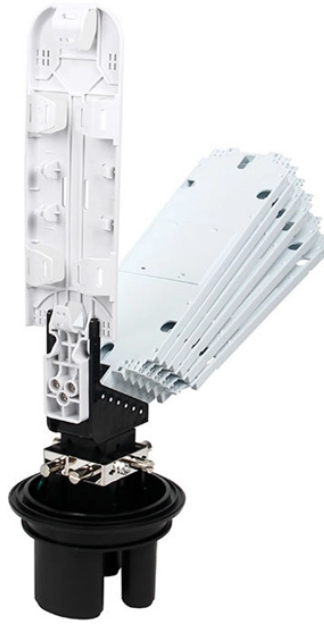

Electrical distribution box enclosure delivered to site