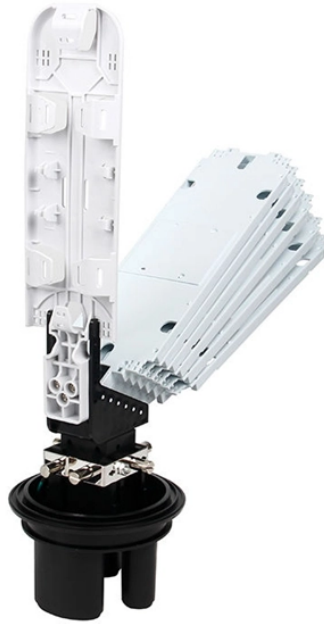

Elevation Difference Cable Tray Cover

Elevation Difference Cable Tray Cover

It provides rules for acceptable wiring methods that can be installed in cable trays, including conditions for use. It addresses uses permitted and not permitted for cable trays.

Show fabrication and installation details of cable tray, including plans, elevations, and sections of components and attachments to other construction elements.

White Cabling

MP Husky offers a wide variety of cable tray covers to provide protection for the cables contained within the system from sunlight, environmental elements, dirt, debris, and falling objects. All of the covers ...

Hubbell's NEXTFRAME® Ladder Tray is the effective and widely used cable runway that supports and delivers bundles of cable between cabinets, racks, and closets, along walls, and suspended from ...

Designer shall provide a 12" vertical working clearance above the cable tray with no continuous obstructions. In addition, a 12" space must be provided on either side for working access.

Our wind certification report provides you with list of acceptable B-Line series cable tray supports, fittings and covers based off of the environmental conditions, cable loading, and type of cable tray in your ...