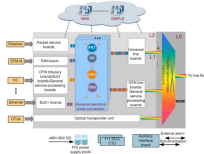

Power Box & Junction Box Lift Mart Elevators and Escalators LLC > Products > Elevators

As the “central power hub” for Mitsubishi NexWay, ELENESSA, and MAXIEZ ...

A: Generally, for standard parts with stock, we can deliver after your payment. For parts without stock, we could deliver in 3-15 days. Q4: Do you have inspection procedures for products? A: Yes, all our ...

Elevator Switching Power Supply is an essential component that ensures proper power distribution, energy efficiency, and safety in an elevator system. Keeping maintenance and ...

As the “central power hub” for Mitsubishi NexWay, ELENESSA, and MAXIEZ series elevators, this power box converts and distributes stable electrical power to core subsystems: main controller, ...