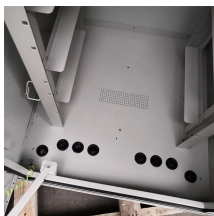

Blue Earth County Emergency Management has developed, refined, and currently maintains a process for implementing local damage assessments rapidly after disasters as well as responding to ...