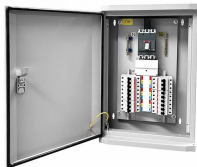

Secondary distribution box: distribution boxes for each floor or building (according to actual conditions); Third level distribution box: refers to the final junction box of each electrical ...