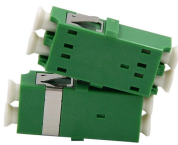

European Distribution Box Contactor Models

European Distribution Box Contactor Models

Modular contactors feature a compact and modular design, allowing for easy integration into standard electrical distribution boxes and panels. Most of them ...

Explore our advanced lineup of DC contactors, meticulously engineered to meet the rigorous requirements of diverse applications such as motor controls, battery management, and renewable ...

The SAL Power Solid State Contactor has a 22.5mm highly compact design and can be used out-of-the-box with its heatsink for DIN rail mounting. It is ideal for resistive loads because of its zero cross ...

Modular contactors feature a compact and modular design, allowing for easy integration into standard electrical distribution boxes and panels. Most of them are mounted on DIN rails, which facilitates ...