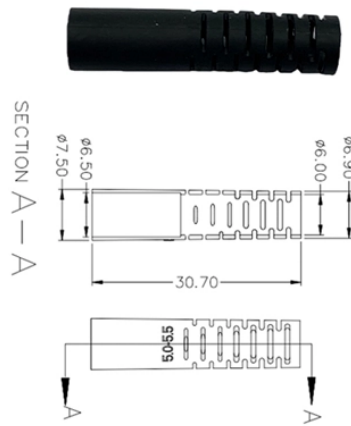

European Distribution Box Contactor Models