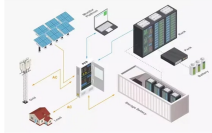

European ladder-type cable tray wholesale

European ladder-type cable tray wholesale

C-Channel Swage Ladder trays are prefabricated metal structures that consist of two side rails connected by individual transverse members or rungs. Ladder tray is the most common and the most ...

The terms cable tray, cable ladder, and cable trunking are often used interchangeably, though they differ slightly in design. According to DIN EN 61537 (and equivalent IEC standards), cable support systems ...