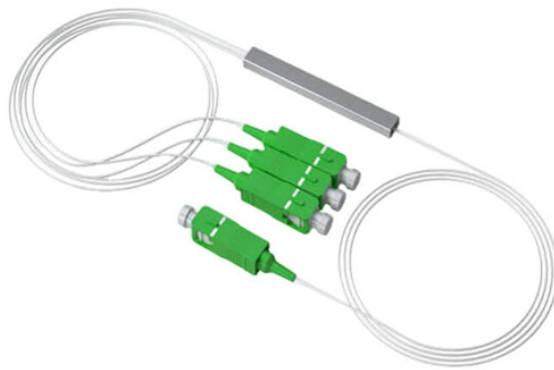

Explosion-proof plug adapter for level 3 distribution box

Explosion-proof plug adapter for level 3 distribution box

Choose from our selection of hazardous location electrical plugs, including over 6,700 products in a wide range of styles and sizes. Same and Next Day Delivery.

100 feet of SOOW cord terminated in a Class I, Div. I 15 Amp Twist Lock Plug.

Innovative and versatile plugs and sockets from R. STAHL for hazardous areas: User friendly, safe without making compromises and suitable for worldwide use.

Designed for safe operation in petrochemical refineries, oil & gas drilling platforms, and other explosion zone applications, the Glenair ITS-Ex Explosion Proof series connector is optimized for life-of-system ...

Crouse-Hinds series RE, REA and REC explosionproof reducers are used in rigid/IMC conduit systems to reduce conduit hubs to a smaller size (RE), connect two different sizes of conduit together (REC) ...