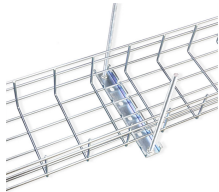

Explosion-proof single-position distribution box

Explosion-proof single-position distribution box

New EDSX control stations are designed with an integral gasket that provides NEMA 4X protection against water in the most demanding conditions. Additional EDSX features include captive cover ...

R. STAHL's technology provides explosion protection of the breaker itself. This clever design reduces the need for heavy cast metal enclosures and conduit seals. It minimizes safety risks caused by ...

With their rugged construction and well-thought-out design, Pepperl+Fuchs Ex d terminal boxes and junction boxes simplify both installation and maintenance while providing reliable explosion ...

Durable Hexlon Explosion Proof Distribution Boxes and Electrical Enclosures, IECEx and ATEX certified for Zone 1 and Zone 2.