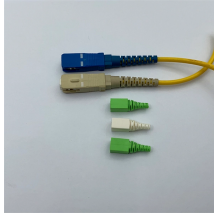

FC-FC fiber optic coupler small D type

FC-FC fiber optic coupler small D type

With high-precision components and tool-less design, the adapters allow two devices to communicate from a distance through a direct connection with the fiber optic line.

FC-FC fiber coupler (round). The optical fibers are connected by the adapter through its internal open sleeve. The high-performance adapter we provide can ensure the highest connection ...

Square, D type, and rectangle FC adapters are available. The D-type FC fiber adapter is easy to install on the panel, and the screw connection ensures that the optical signal is stable and reliable.

FC to FC Fiber Coupler, Metal Female Flange Adapter for Server Rack/Patch Panel/Optical Distribution Frame (ODF), D Type Connectors for Single Mode (SM)/Multi Mode (MM) ...

Its compact D-type profile supports easy installation and integration into various fiber optic systems. Engineered for carrier-grade performance, this adapter enhances signal integrity in demanding ...

Fiber optic adapter, also called coupler, is a small device designed to terminate or link the fiber optic cables or fiber optic connectors between two fiber optic lines.

The FC/APC to FC/APC Simplex Singlemode Small D Metal Fiber Optic Adapter Without Flange is a precision coupler designed for stable, low-loss, and high-reliability connections between two FC/APC ...