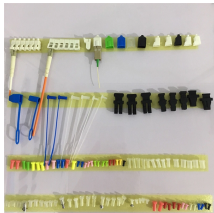

6-Core FTTH Fiber Distribution Termination Box with 6 SC Adapters, IP65 Waterproof, Wall-Mount Enclosure for Residential/Commercial Fiber Optic Splicing & Management (with 6 SC Adapter)

Fiber is a carbohydrate found in fruits, vegetables and grains that regulates your digestive system, lowers cholesterol and helps you stay full longer.

If the goal is to add more fiber to your diet, there are lots of great options. Fruits, vegetables, grains, beans, peas and lentils all help you reach that daily fiber goal.