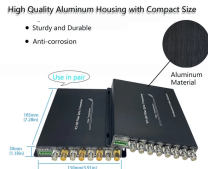

Fiber Optic Box Socket Panel

Fiber Optic Box Socket Panel

Engineered for seamless integration between indoor fiber optic cables and pigtails, this socket panel is compatible with SC, LC, and FC connectors. It is ideal for wall-mounted or desktop installation in ...

1075KWHH ESS

Eat more fiber with six easy expert tips for daily gut health and digestion. Learn simple ways to add fiber to your diet, including foods and habits to try.

The fttH termination box is widely used for wall, desktop or surface mount applications in residential and small business premises. This compact fiber outlet box features 2 sc port provides fiber connectivity ...

Get the facts on dietary fiber foods (soluble, insoluble), high-fiber foods, its health benefits (weight loss), and why it's important to get your daily intake of fiber.

The 90*90*16.5mm surface mount fiber optic wall outlet comes with 2 sc adapter ports, supporting 2 cores splice and termination, ideal for FTTH, FTTO, and FTTD systems.