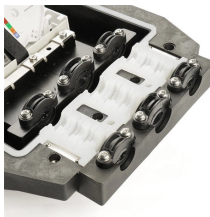

Fiber Optic Box Socket Panel

Fiber Optic Box Socket Panel

Engineered for seamless integration between indoor fiber optic cables and pigtails, this socket panel is compatible with SC, LC, and FC connectors. It is ideal for wall-mounted or desktop installation in ...

1075KWHH ESS

Eat more fiber with six easy expert tips for daily gut health and digestion. Learn simple ways to add fiber to your diet, including foods and habits to try.

The fttH termination box is widely used for wall, desktop or surface mount applications in residential and small business premises. This compact fiber outlet box features 2 sc port provides fiber connectivity ...

Get the facts on dietary fiber foods (soluble, insoluble), high-fiber foods, its health benefits (weight loss), and why it's important to get your daily intake of fiber.

The 90*90*16.5mm surface mount fiber optic wall outlet comes with 2 sc adapter ports, supporting 2 cores splice and termination, ideal for FTTH, FTTO, and FTTD systems.

Ideal for Fiber-to-the-Home (FTTH) and office applications, this terminal box enables efficient splicing and separation between indoor optical cables and pigtails.

CommScope wall boxes offer efficient fiber connectivity. Easy installation, versatile sizes, and superior cable management.