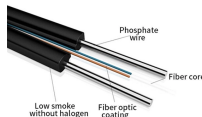

High-performance Fiber Optic Wall Sockets and FTTH Outlets for residential and commercial networks. Browse durable indoor optical faceplates, termination boxes, and wall plates designed for seamless ...