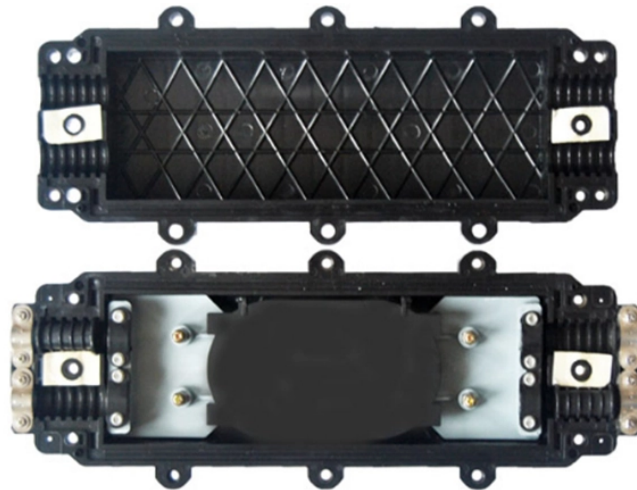

Fiber Optic Box for Home Network

Fiber Optic Box for Home Network

Explore FiberMania fiber optic termination boxes for FTTH and small networks. Durable enclosures with 4-48 ports, adapter compatibility, and easy install.

Explore our curated selection of premium, durable, and easy-to-install fiber boxes designed to meet the demands of various networking applications. From splice enclosures to termination boxes, each ...

CommScope wall boxes offer efficient fiber connectivity. Easy installation, versatile sizes, and superior cable management.

Fiber optic distribution boxes organize, protect, and manage fiber cabling for dependable FTTH and network deployments. This guide highlights five reliable options, detailing core features such as port ...

Moire protection controller

The 2 ports fiber optic junction box allows max 12 cores splicing and 1x8 splitting, Widely used in residential, business buildings for cable distribution.

Get fiber internet installation done right for your home or business. Enjoy lightning-fast speeds and stable connections with professional setup.