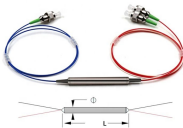

The recommended amount of fiber is 21-25 grams per day for women and 30-38 grams per day for men (at least 14 grams for every 1000 calories). Increase fiber in your diet slowly to avoid side effects.