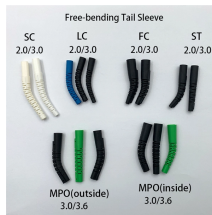

Fiber Optic Cable Junction Box

Fiber Optic Cable Junction Box

In this comprehensive guide, we will explore the where, what, and how of fiber optic junction boxes, providing beginners with a solid understanding of their applications, types, inner ...

Fiber Optic Wall Mount Box with LC Couplers for Single Mode & Multimode Fiber Optic Cable. | Fiber Box Enclosure for MPOE's, Network Rooms, and IDF Rooms. (LC 6 Strand OS1/OS2)

Available for both 12-fiber and 24-fiber configurations, they fit into fiber optic enclosures and provide a reliable, organized solution for on-site fiber optic terminating.

Raycap Fiber-Optic Boxes Indoor/Outdoor ensures network reliability by housing/protecting fiber-optic cable terminations, splices, connectors.

CommScope wall boxes offer efficient fiber connectivity. Easy installation, versatile sizes, and superior cable management.