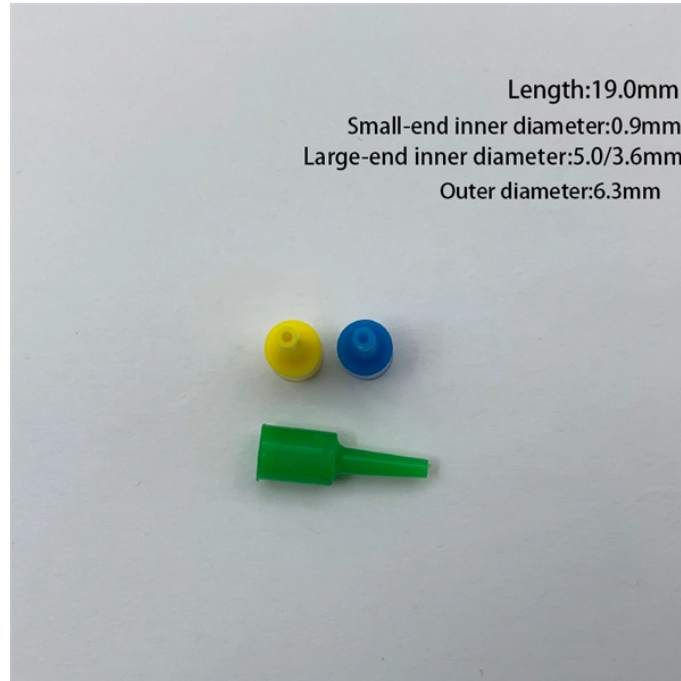

Fiber Optic Cable Junction Box Solution

Fiber Optic Cable Junction Box Solution

With the increasing digitization and requirement for high-speed networking, the Bartec Technor junction boxes for fiber optic signals performs dependably in the harshest of environments.