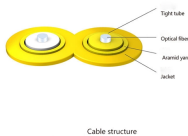

A fiber optic junction box, also known as a fiber optic distribution box or termination box, is a protective enclosure that ...

Fiber optical splice closure is widely used in communication, network systems, CATV cable TV, optical cable network systems, and so on. It is used for protective connection and fiber distribution between ...

6-Core FTTH Fiber Distribution Termination Box with 6 SC APC Adapters, IP65 Waterproof, Wall-Mount Enclosure for Residential/Commercial Fiber Optic Splicing & Management (with 6 APC Adapter)

If the goal is to add more fiber to your diet, there are lots of great options. Fruits, vegetables, grains, beans, peas and lentils all help you reach that daily fiber goal.