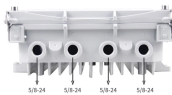

Available for both 12-fiber and 24-fiber configurations, they fit into fiber optic enclosures and provide a reliable, organized solution for on-site fiber optic terminating.