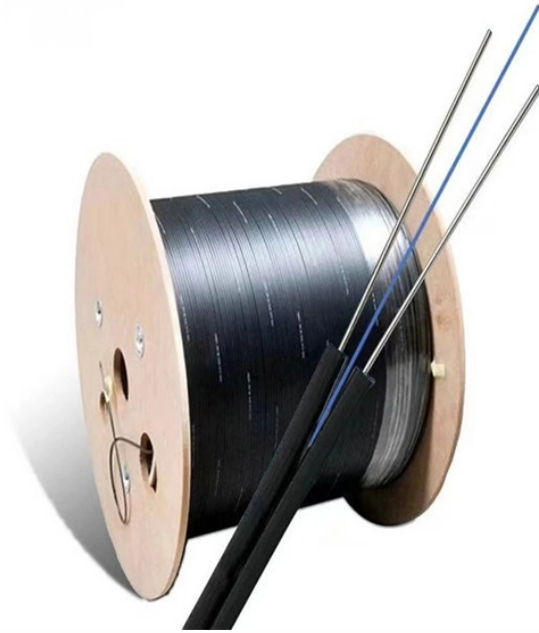

# **Fiber Optic Cable Tray Connector**

If the goal is to add more fiber to your diet, there are lots of great options. Fruits, vegetables, grains, beans, peas and lentils all help you reach that daily fiber goal.

The ultimate in cable management versatility, this Fiber Cable Manager allows you to route cables from the front to the back of your cabinet with seven routing slots and five 3" x 1.75" D-rings.

Enter your address to find out if Google Fiber internet is available near your location and see the cities where Google Fiber internet is currently available.

A005 12 cores Fiber Optic Splice Tray for Fiber Optic Termination Box and Fiber Optic Distribution Box Add to cart

Fiber cable trays are designed to protect and route fiber optic patch cords, multi-fiber cable assemblies, and intrafacility fiber cable (IFC) to and from fiber splice enclosures, fiber distribution frames and fiber ...

Fiber Guide is designed to protect and route fiber optic patch cords, multi-fiber cable assemblies, and intrafacility fiber cable to and from fiber splice enclosures, fiber distribution frames and fiber optic ...