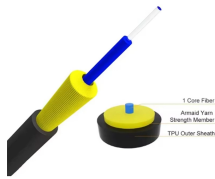

Choose from our selection of architectural 6063 aluminum U-channels, low-carbon steel U-channels, multipurpose 6061 aluminum U-channels, and more. Same and Next Day Delivery.