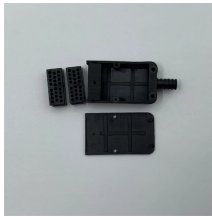

Fiber Optic Channel U-Shaped Accessories

Fiber Optic Channel U-Shaped Accessories

Master Distribution offers a complete line of U Shape Channel Fittings including U Supports, U Cup Supports and U Saddle Washers.

When it comes to Fiberglass U-Channels, you can count on Grainger. Supplies and solutions for every industry, plus easy ordering, fast delivery and 24/7 customer support.

Shaxon Fiber Optic Duct Channel is made from fire-retardant plastic for safe cable management. Durable and reliable—contact us today to place your order.

Smoke Detector & Fire Alarm Accessories. Fire Alarm Relay Modules. Smoke Detectors & Fire Alarms. Carbon Monoxide Detector Alarms. Heat Detector Alarms. Smoke & CO Combination Detector & ...

Allow your channel or pathway to be attached directly to a strut structure with our strut clip. Easy assembly and convenience makes it perfect for any job site.