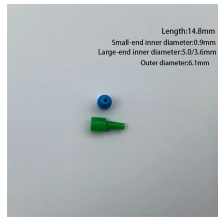

Discover cute fiber optic themed avatars that will make your online profile stand out! Perfect for tech enthusiasts and creative souls. Choose from a variety of designs to match your style.