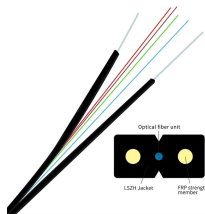

MSC Direct offers quality Fiber Discs at a great value. Find premium products to last a lifetime!