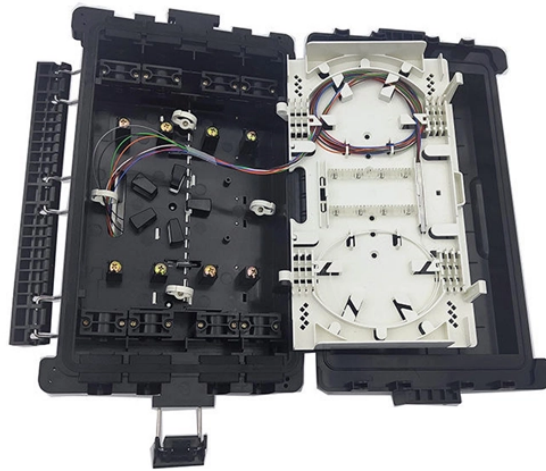

Fiber Optic Fusion Splicer NEMA4XODM

Fiber Optic Fusion Splicer NEMA4XODM

We distribute fiber optic splicing equipment from Corning, AFL, Sumitomo, 3M, 3SAE, Fitel and more.

Fusion fiber optic splicing provides a permanent fusion connection between fibers and offers a lower insertion loss versus mechanical splicing. The fusion fiber splicer can estimate the loss of the fusion ...

The 915FS touchscreen optical fusion splicer uses active cladding alignment technology which allows the technician to reliably fuse fiber optic cables with low splice losses.

The FSP200 touchscreen optical fusion splicer uses core alignment technology, which allows the technician to reliably fuse fiber optic cables with low splice losses in as little time as seven seconds.