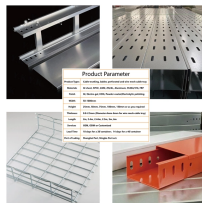

A range of single-unit frame and panel solutions for fiber splicing, adapters, connectors and multi-facility cable interconnections that protect fiber optic connections from damage.