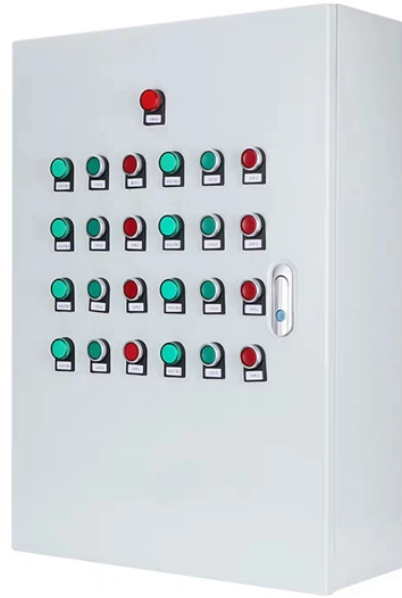

Fiber Optic Patch Panel Cabinet

Fiber Optic Patch Panel Cabinet

Explore fiber patch panels for network infrastructure. Find LC, SC, and ST connector options for your telecommunications or data center needs.

Legrand Fiber patch panels are engineered with installation efficiency and performance in mind, providing you with flexibility and the ability to efficiently install in any environment. Explore our line of ...

Optimize your network management with our high-density Fiber Optic Patch Panels and ODFs. Available in 1U/2U/4U rack mount and wall mount configurations, supporting SC, LC, FC, and ST ...

Discover FiberMania fiber optic patch panels for organized cable management. Rack-mount, wall-mount, and modular designs for data centers and telecom.