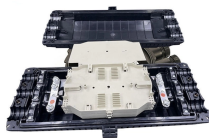

optical splice closures are used to distribute, splice, and store the outdoor optical cables which enter and exit from the ends of the closure. There are two connection ways: direct connection and splitting ...