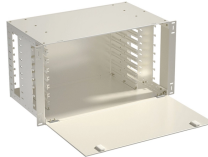

Fiber Optic Splice Box 96

Fiber Optic Splice Box 96

This 2 in 2 out 96 core horizontal fiber splice closure is a sealed enclosure, which is specially designed to provide reliable and long lasting protection for optical fiber splice and joint.

Baudcom Fiber Optic Splice Closures is one of the main equipment for user access points, applied for protective connection and distribution between two or more cables.

It offers a splice capacity of 96 fibers and supports 1x8, 1x16, and 1x32 PLC splitters for versatile signal distribution. Constructed from rugged PC + ABS with an IP54 rating, this lockable enclosure protects ...

Fiber splice horizontal enclosure includes 4 trays and accommodates up to 96 fiber cables for outdoor use. Rated IP68 for protection from dust and water up to 1.5 m.

Fiber splice horizontal enclosure includes 4 trays and accommodates up to 96 ...

Can orderly store fiber connector and remaining fiber, in which the storage disc ...

The SP-GJS303 can accommodate up to 6 12-fiber splice trays. The closures employ gasket-sealing technology that enables ease of installation and re-entry requiring no special tools.