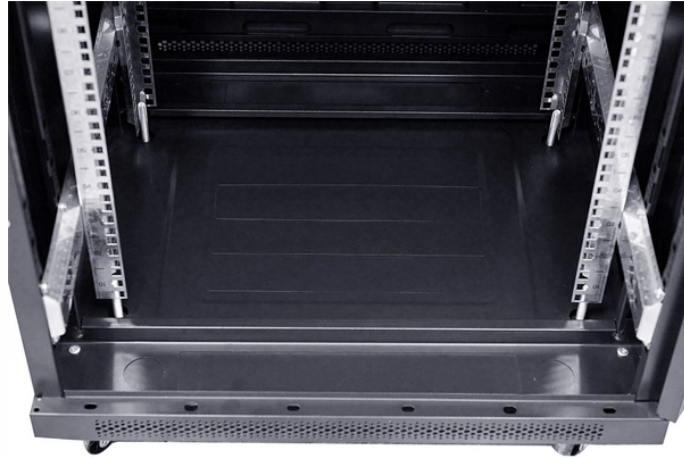

Fiber Optic Terminal Box Encoding

Fiber Optic Terminal Box Encoding

It's universally acknowledged that fiber optic cables are more susceptible to physical damages caused by bending, folding or pinching than copper cables, and thereby extra protection is ...

By understanding the types, installation steps, and maintenance practices, beginners can embark on the journey of building and sustaining reliable ...

This article explains what a fiber optic termination box is, how it is structured, and how it is applied in FTTH access networks and field deployments.

FTTH Terminal Box Fiber Optic Distribution Box
Fiber to the home (FTTH) infrastructures make network organizers adopt powerful management and ...

Its primary function is to efficiently manage and terminate fiber optic cables, connecting the cable's core to a pigtail. This guide will provide an in-depth overview of fiber termination boxes, ...

What is a Fiber Access Terminal (FAT)? A Fiber Access Terminal (FAT), also known as a Fiber Access Terminal Box (ATB) or Fiber Distribution Terminal (FDT), is a key component found in ...

Fiber Termination Box Manufacturer for FTTH & FTTx Networks A fiber termination box is used to terminate, splice, and distribute optical fibers in FTTH and FTTx networks. It supports multiple ports ...