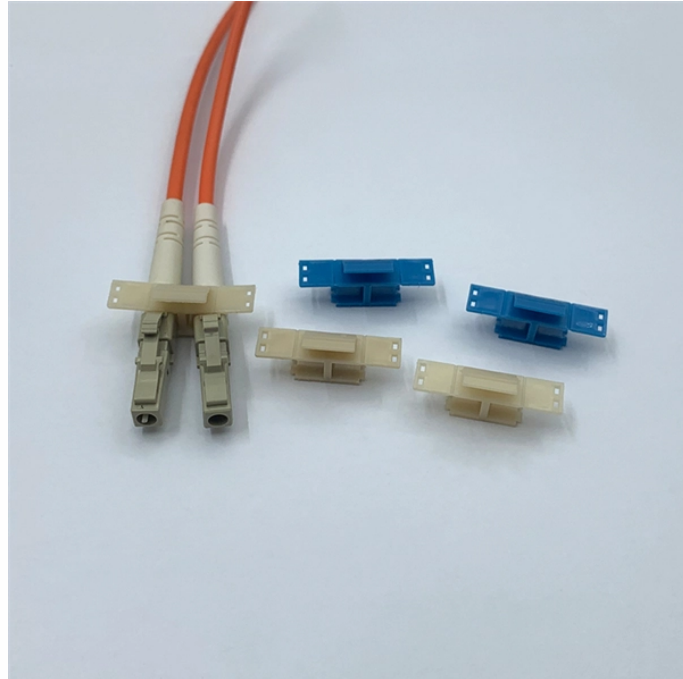

# **Fiber Optic Terminal Box Finished Product**

## Fiber Optic Terminal Box Finished Product

Fiber Termination Box Manufacturer for FTTH & FTTx Networks A fiber termination box is used to terminate, splice, and distribute optical fibers in FTTH and FTTx networks. It supports multiple ports ...

With OEM/ODM customization available, FiberMania ensures that every fiber optic termination box is tailored to your application—delivering quality, scalability, and ease of installation.

Fiber Optic Termination Box is used in the end termination of drop cables in residential buildings and villas, to fix and splice with pigtails. UnitekFiber supplies various type of fiber Optic termination box ...

The 48-Core Fiber Terminal Box is a versatile, high-capacity ...

**Product Description** The ETS Wall-Mount Fiber Optic Distribution Box is a professional-grade solution for managing fiber optic terminations in high-density networks. Designed for secure and precise splicing, ...