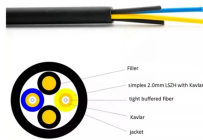

Fiber optic access user terminal equipment plus router

Fiber optic access user terminal equipment plus router

Discover the essential equipment required for fiber optic internet installation. Learn about the tools and components needed for seamless connectivity.

Learn everything about Fiber Access Terminals (FAT), including their functions, internal components, installation methods, and applications in FTTH networks. Ideal for network engineers ...

If you're managing a fiber-optic internet connection for your business, you'll work with two essential pieces of equipment: an Optical Network Terminal (ONT) and a router. Though often mistaken for ...