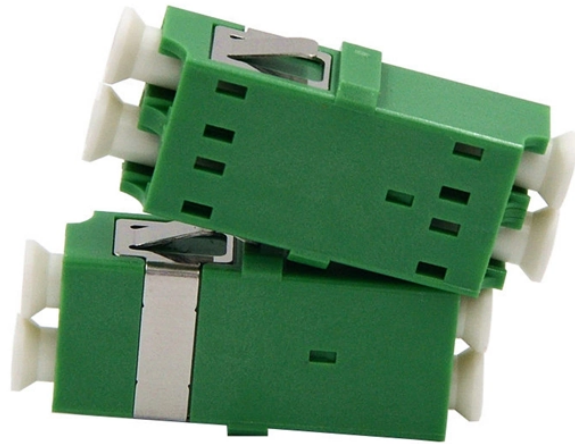

# **Fiber optic box fiber optic connector box**

## Fiber optic box fiber optic connector box

Discover a wide range of high-quality Fiber Optic Products, from Fiber Optic Termination Boxes and Fiber Optic Splice Enclosures to Fiber Patch Panels and PLC Splitters. Our solutions are perfect for ...

A pre-assembled terminal distribution box is an ideal supporting device for the wiring between optical nodes and terminal equipment in fiber optic transmission networks.

Indoor 4-Port Metal Fiber Optic Wall Mount Terminal Box - Black PP-F1512-BK Add to cart  
Quick view Indoor 16-Port Metal Fiber Optic Wall Mount Terminal Box - Black PP-F1520-BK Add to cart Quick ...

CommScope wall boxes offer efficient fiber connectivity. Easy installation, versatile sizes, and superior cable management.

SC connector X 12

Our CraftSmart ® Fiber Protection Boxes meet a wide range of fiber, coax and copper needs for the broadband, telecommunications and utilities industries. A fiber optic box is ideal for access in ...