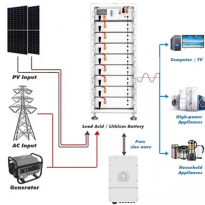

A pre-assembled terminal distribution box is an ideal supporting device for the wiring between optical nodes and terminal equipment in fiber optic transmission networks.

Indoor 4-Port Metal Fiber Optic Wall Mount Terminal Box - Black PP-F1512-BK Add to cart  
Quick view Indoor 16-Port Metal Fiber Optic Wall Mount Terminal Box - Black PP-F1520-BK Add to cart Quick ...

CommScope wall boxes offer efficient fiber connectivity. Easy installation, versatile sizes, and superior cable management.

SC connector X 12

Our CraftSmart ® Fiber Protection Boxes meet a wide range of fiber, coax and copper needs for the broadband, telecommunications and utilities industries. A fiber optic box is ideal for access in ...

The special-purpose plastic box integrates fiber splicing, splitting, distribution, storage and cable connection in one unit. It is suitable for SC and LC duplex adaptor and pigtail.

Explore FiberMania fiber optic termination boxes for FTTH and small networks. Durable enclosures with 4-48 ports, adapter compatibility, and easy install.