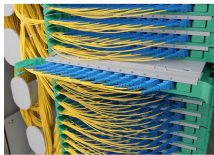

### Overview

Termination boxes join fiber optic cables and pigtails. Riteoptic fiber optic cable joint box provides optical, sealing and mechanical strength of the continuity between adjacent fiber optic cable connection protection device. According to the structure can be classified into the dome (vertical) and horizontal (half) two kinds of cable splice closure. Check each product page for other buying options. Fibertronics termination boxes are primarily used within the telecommunications industry and network equipment. These cable management products offer a choice of methods to secure, route, label, and bundle electrical cables and fiber optic patch cables. 1 to quickly navigate the page.

## Fiber optic box rivets

FS FHD/FHZ series fiber enclosures (wall mount/rack mount) provide versatility and flexibility with a fully modular solution for a variety of fiber optic patching, terminating and splicing.

Termination boxes join fiber optic cables and pigtails. They provide a safe and secure housing that protects fiber optic splices and enable easy distribution.

Available for both 12-fiber and 24-fiber configurations, they fit into fiber optic enclosures and provide a reliable, organized solution for on-site fiber optic terminating.