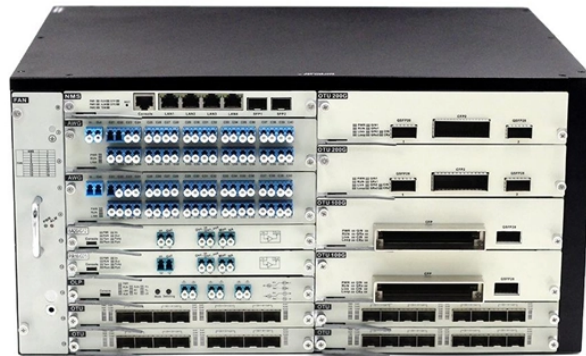

## Fiber optic box with or without coupler

The FIMP-XL can also be equipped with a MPO connector (Multi Fiber Push On) on the bottom side. The splice box can be delivered with or without 9/125µm singlemode pigtailed.

Indoor 4-Port Metal Fiber Optic Wall Mount Terminal Box - Black PP-F1512-BK Add to cart  
Indoor 16-Port Metal Fiber Optic Wall Mount Terminal Box - Black PP ...