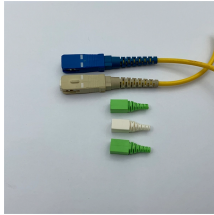

A Fiber Optic Outlet Box, also known as a fiber termination box or fiber optic terminal box, is an essential component in fiber optic networks, designed for terminating and managing fiber optic cables.

Product use: for family work area, complete the twin core fiber access and output, can fully meet the requirements of bending radius of the fiber, and protect the ...

Product use: for family work area, complete the twin core fiber access and output, can fully meet the requirements of bending radius of the fiber, and protect the optical fiber access, to provide security ...

The indoor 86mm type FTTH mini fiber optic faceplate employs a compact plug-in design, combines a modern design concept, adopts imported plastic, is of a ...

Compact 86-type FTTH fiber panel box for wall mounting, featuring SC/LC compatibility, dust-proof IP45 design, and splice cassette for secure fiber management.

FTTH 86 Type Fiber Optic Terminal Boxes with 2 Port Inlet / Outlet. This fiber termination box is designed for use in residential and business applications for the termination of up to 2 fibers. It can ...