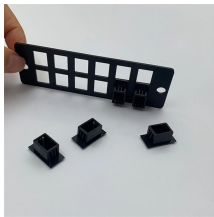

Fiber optic cable access box 86

Fiber optic cable access box 86

It's a slim, 86-type desktop or surface-mount box that fits nicely with other electrical panels. The snap-on cover makes installation super easy - no complicated tools needed.

A Fiber Optic Outlet Box, also known as a fiber termination box or fiber optic terminal box, is an essential component in fiber optic networks, designed for terminating and managing fiber optic cables.

Product use: for family work area, complete the twin core fiber access and output, can fully meet the requirements of bending radius of the fiber, and protect the ...

Product use: for family work area, complete the twin core fiber access and output, can fully meet the requirements of bending radius of the fiber, and protect the optical fiber access, to provide security ...

The indoor 86mm type FTTH mini fiber optic faceplate employs a compact plug-in design, combines a modern design concept, adopts imported plastic, is of a ...

Compact 86-type FTTH fiber panel box for wall mounting, featuring SC/LC compatibility, dust-proof IP45 design, and splice cassette for secure fiber management.